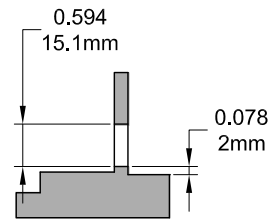

Eclipse Reverse Dyad Operator (Sill Mount)

Left Hand Shown , Cover Closed

132630R1 - LQSW

Left Hand Shown , Cover Open

132630R1 - LQSW

Left Hand Shown , No Cover

132630R1 - LQSW

Cover Closed

Cover Open

Profile Cut Out

Product Name	Part Number	A (Arm Length)
Eclipse Reverse Dyad Operator , Short Arm , RH	132630SR1 - LQSW	4.5"
Eclipse Reverse Dyad Operator , Short Arm , LH	132630SR1 - RQSW	4.5"
Eclipse Reverse Dyad Operator ,LH	132630R1 - LQSW	4.75"
Eclipse Reverse Dyad Operator ,RH	132630R1 - RQSW	4.75"

Eclipse Handle/Cover

Right hand shown

Back Plate

19026

19027

Stud Bracket 19048 (Non-Handed)