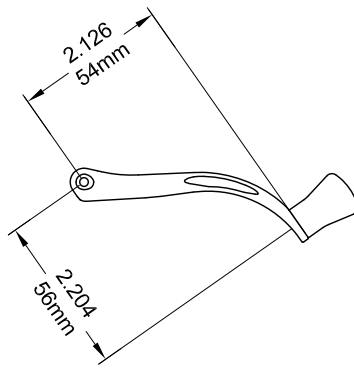

Eclipse Reverse Dyad Operator (Sill Mount)

Left Hand Shown , Cover Closed

132630R1 - LQSW

Left Hand Shown , Cover Open

132630R1 - LQSW

Left Hand Shown , No Cover

132630R1 - LQSW

Cover Closed

Cover Open

Profile Cut Out

Product Name	Part Number	A (Arm Length)
Eclipse Reverse Dyad Operator , Short Arm , RH	132630SR1 - LQSW	4.5"
Eclipse Reverse Dyad Operator , Short Arm , LH	132630SR1 - RQSW	4.5"
Eclipse Reverse Dyad Operator ,LH	132630R1 - LQSW	4.75"
Eclipse Reverse Dyad Operator ,RH	132630R1 - RQSW	4.75"

Eclipse Handle/Cover

Right hand shown

Back Plate

19026

19027

Stud Bracket 19048 (Non-Handed)