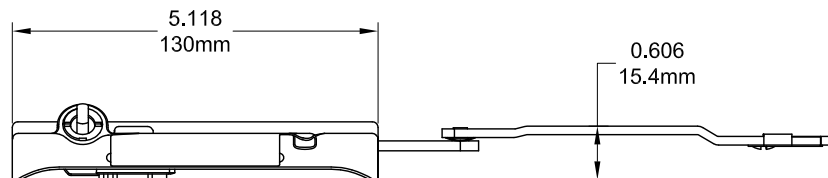

Eclipse Reverse Dyad Operator (Sill Mount)

Left Hand Shown , Cover Closed

132630R1 - LQSW

Left Hand Shown , Cover Open

132630R1 - LQSW

Left Hand Shown , No Cover

132630R1 - LQSW

Cover Closed

Cover Open

Profile Cut Out

Product Name	Part Number	A (Arm Length)
Eclipse Reverse Dyad Operator , Short Arm , RH	132630SR1 - LQSW	4.5"
Eclipse Reverse Dyad Operator , Short Arm , LH	132630SR1 - RQSW	4.5"
Eclipse Reverse Dyad Operator ,LH	132630R1 - LQSW	4.75"
Eclipse Reverse Dyad Operator ,RH	132630R1 - RQSW	4.75"

Eclipse Handle/Cover

Right hand shown

Back Plate

19026

19027

Stud Bracket 19048 (Non-Handed)