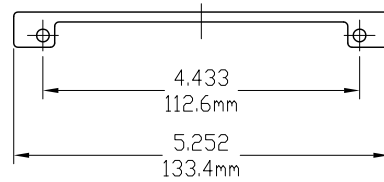

Cover Open

Profile Cut Out

Product Name	Part Number	A (Arm Length)
Eclipse Reverse Dyad Operator , Short Arm , RH	132630SR1 - LQSW	4.5"
Eclipse Reverse Dyad Operator , Short Arm , LH	132630SR1 - RQSW	4.5"
Eclipse Reverse Dyad Operator ,LH	132630R1 - LQSW	4.75"
Eclipse Reverse Dyad Operator ,RH	132630R1 - RQSW	4.75"

Eclipse Handle/Cover

Right hand shown

Back Plate

19026

19027

Stud Bracket 19048 (Non-Handed)