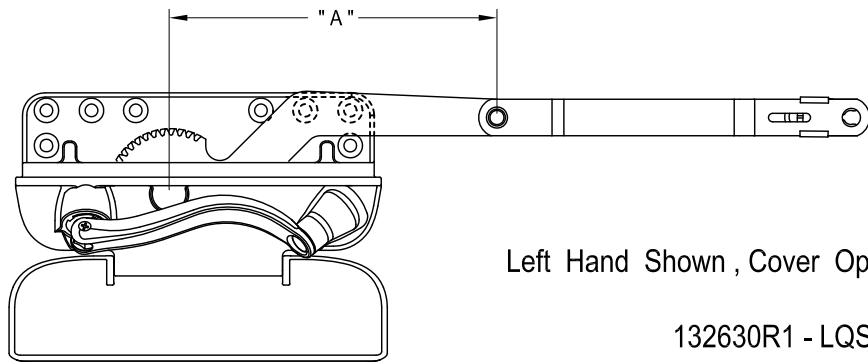

Eclipse Reverse Dyad Operator (Sill Mount)

Left Hand Shown , Cover Closed

132630R1 - LQSW

Left Hand Shown , Cover Open

132630R1 - LQSW

Left Hand Shown , No Cover

132630R1 - LQSW

Cover Closed

Cover Open

Profile Cut Out

Product Name	Part Number	A (Arm Length)
Eclipse Reverse Dyad Operator , Short Arm , RH	132630SR1 - LQSW	4.5"
Eclipse Reverse Dyad Operator , Short Arm , LH	132630SR1 - RQSW	4.5"
Eclipse Reverse Dyad Operator ,LH	132630R1 - LQSW	4.75"
Eclipse Reverse Dyad Operator ,RH	132630R1 - RQSW	4.75"

Eclipse Handle/Cover

Right hand shown

Back Plate

19026

19027

Stud Bracket 19048 (Non-Handed)