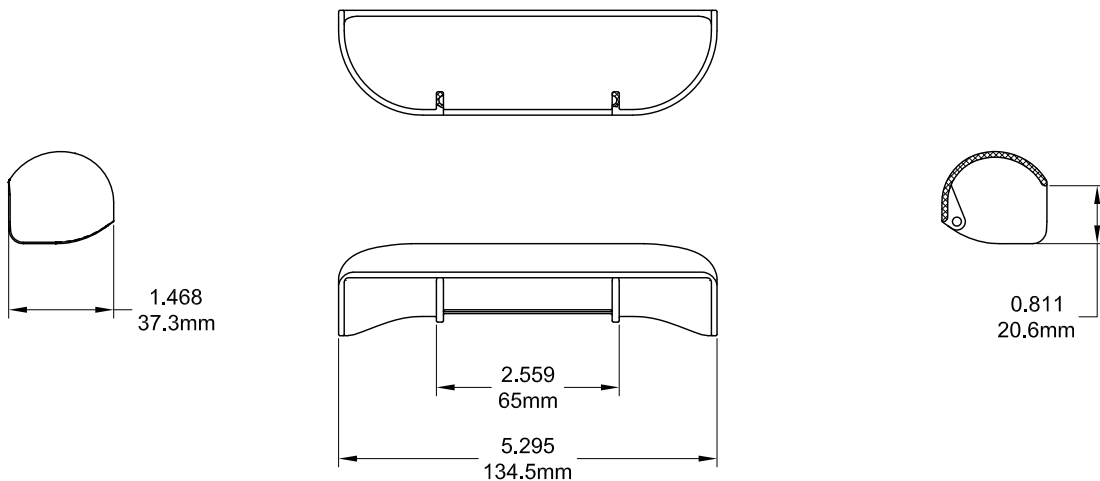

Cover Open

Profile Cut Out

Product Name	Part Number	A (Arm Length)
Eclipse Reverse Dyad Operator , Short Arm , RH	132630SR1 - LQSW	4.5"
Eclipse Reverse Dyad Operator , Short Arm , LH	132630SR1 - RQSW	4.5"
Eclipse Reverse Dyad Operator ,LH	132630R1 - LQSW	4.75"
Eclipse Reverse Dyad Operator ,RH	132630R1 - RQSW	4.75"

Eclipse Handle/Cover

Right hand shown

Back Plate

19026

19027

Stud Bracket 19048 (Non-Handed)