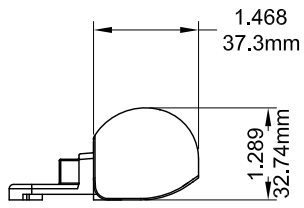

Eclipse Reverse Dyad Operator (Sill Mount)

Left Hand Shown , Cover Closed

132630R1 - LQSW

Left Hand Shown , Cover Open

132630R1 - LQSW

Left Hand Shown , No Cover

132630R1 - LQSW

Cover Closed

Cover Open

Profile Cut Out

Product Name	Part Number	A (Arm Length)
Eclipse Reverse Dyad Operator , Short Arm , RH	132630SR1 - LQSW	4.5"
Eclipse Reverse Dyad Operator , Short Arm , LH	132630SR1 - RQSW	4.5"
Eclipse Reverse Dyad Operator ,LH	132630R1 - LQSW	4.75"
Eclipse Reverse Dyad Operator ,RH	132630R1 - RQSW	4.75"

Eclipse Handle/Cover

Right hand shown

Back Plate

19026

19027

Stud Bracket 19048 (Non-Handed)