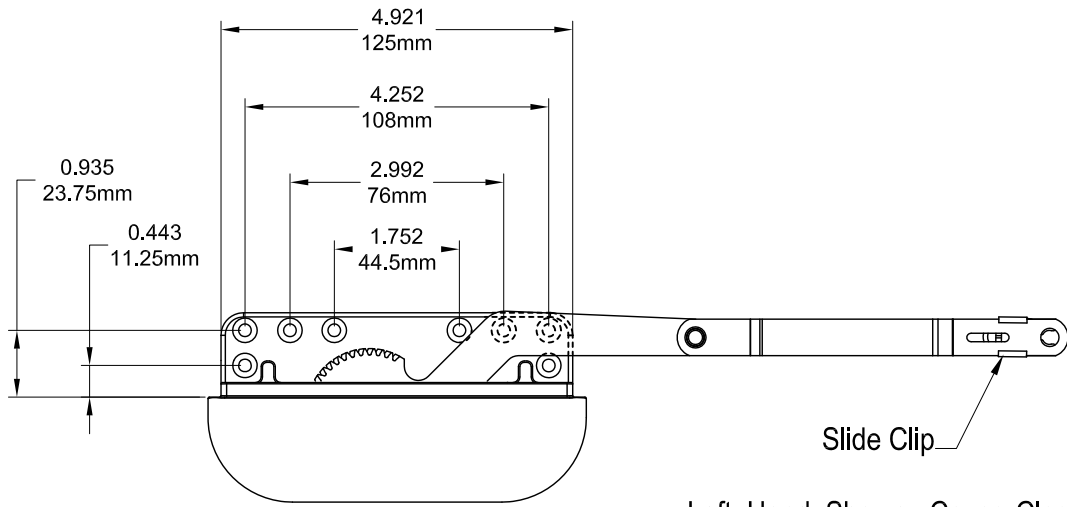

Eclipse Reverse Dyad Operator (Sill Mount)

Left Hand Shown , Cover Closed

132630R1 - LQSW

Left Hand Shown , Cover Open

132630R1 - LQSW

Left Hand Shown , No Cover

132630R1 - LQSW

Cover Closed

Cover Open

Profile Cut Out

Product Name	Part Number	A (Arm Length)
Eclipse Reverse Dyad Operator , Short Arm , RH	132630SR1 - LQSW	4.5"
Eclipse Reverse Dyad Operator , Short Arm , LH	132630SR1 - RQSW	4.5"
Eclipse Reverse Dyad Operator ,LH	132630R1 - LQSW	4.75"
Eclipse Reverse Dyad Operator ,RH	132630R1 - RQSW	4.75"

Eclipse Handle/Cover

Right hand shown

Back Plate

19026

19027

Stud Bracket 19048 (Non-Handed)