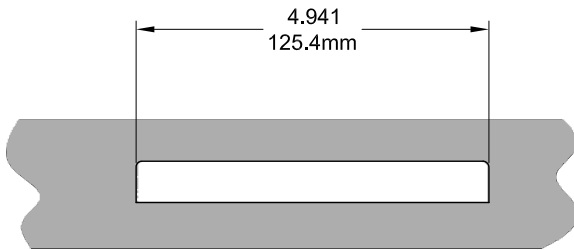

Eclipse Reverse Dyad Operator (Sill Mount)

Left Hand Shown , Cover Closed

132630R1 - LQSW

Left Hand Shown , Cover Open

132630R1 - LQSW

Left Hand Shown , No Cover

132630R1 - LQSW

Cover Closed

Cover Open

Profile Cut Out

Product Name	Part Number	A (Arm Length)
Eclipse Reverse Dyad Operator , Short Arm , RH	132630SR1 - LQSW	4.5"
Eclipse Reverse Dyad Operator , Short Arm , LH	132630SR1 - RQSW	4.5"
Eclipse Reverse Dyad Operator ,LH	132630R1 - LQSW	4.75"
Eclipse Reverse Dyad Operator ,RH	132630R1 - RQSW	4.75"

Eclipse Handle/Cover

Right hand shown

Back Plate

19026

19027

Stud Bracket 19048 (Non-Handed)