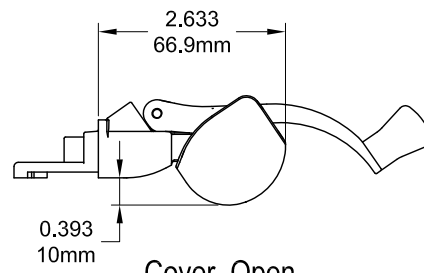

Eclipse Reverse Dyad Operator (Sill Mount)

Left Hand Shown , Cover Closed

132630R1 - LQSW

Left Hand Shown , Cover Open

132630R1 - LQSW

Left Hand Shown , No Cover

132630R1 - LQSW

Cover Closed

Cover Open

Profile Cut Out

Product Name	Part Number	A (Arm Length)
Eclipse Reverse Dyad Operator , Short Arm , RH	132630SR1 - LQSW	4.5"
Eclipse Reverse Dyad Operator , Short Arm , LH	132630SR1 - RQSW	4.5"
Eclipse Reverse Dyad Operator ,LH	132630R1 - LQSW	4.75"
Eclipse Reverse Dyad Operator ,RH	132630R1 - RQSW	4.75"

Eclipse Handle/Cover

Right hand shown

Back Plate

19026

19027

Stud Bracket 19048 (Non-Handed)