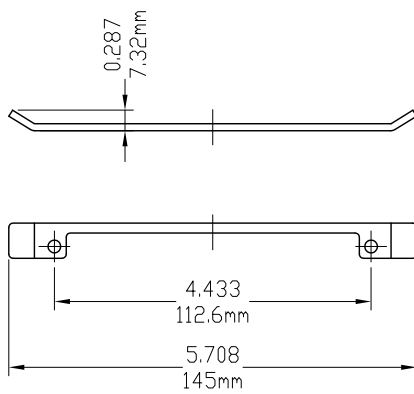

Cover Open

Profile Cut Out

Product Name	Part Number	A (Arm Length)
Eclipse Reverse Dyad Operator , Short Arm , RH	132630SR1 - LQSW	4.5"
Eclipse Reverse Dyad Operator , Short Arm , LH	132630SR1 - RQSW	4.5"
Eclipse Reverse Dyad Operator ,LH	132630R1 - LQSW	4.75"
Eclipse Reverse Dyad Operator ,RH	132630R1 - RQSW	4.75"

Eclipse Handle/Cover

Right hand shown

Back Plate

19026

19027

Stud Bracket 19048 (Non-Handed)